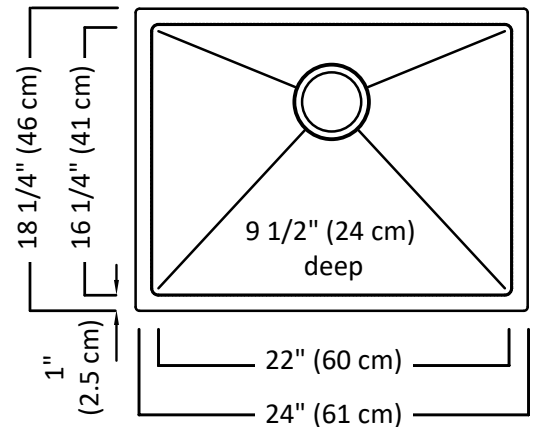

Description:

- Aspire 16 Accessorized Sink
- 16 gauge, 18-10 stainless steel, type 304
- **Bowl size** - 16 1/4 x 22, 9 1/2" deep (41 x 60 cm, 24 cm deep)
- **Overall size** - 18 1/4 x 24, 9 1/2" deep (46 x 61, 24 cm deep)
- 10 mm radius corners
- Rear drain location
- Creased lines on bottom to improve drainage
- Satin bowl and ledge

Recommended minimum cabinet width:

- 27"

Inclusions:

- EB-114 deep basket strainer
- Undercoating and sound deadening pads
- Template
- Installation clips
- All sinks individually boxed
- Special X-pattern bottom grids
- Stainless steel utility rack

Certifications:

- Sinks and strainers CUPC certified through IAPMO